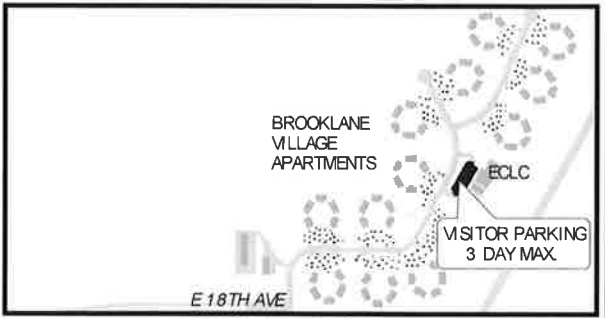

CWU PARKING MAP

-  DAILY PARKING PERMIT SALES DISPENSER
-  EMERGENCY BLUE LIGHTS
-  ADA PARKING
-  TIMED & RESERVED PARKING
-  ON-CAMPUS RESIDENT PARKING
-  GENERAL OR STUDENT VILLAGE APZ (24 HOUR)
-  GENERAL CAMPUS NON-OVERNIGHT
-  GENERAL CAMPUS PARKING (24 HOUR)
-  FREE PARKING LOTS
-  FACULTY/STAFF PARKING LOTS

NO PARKING
2AM-6AM

OVERNIGHT
PARKING
ALLOWED

NO PARKING
2AM-6AM

Wellington Event Center